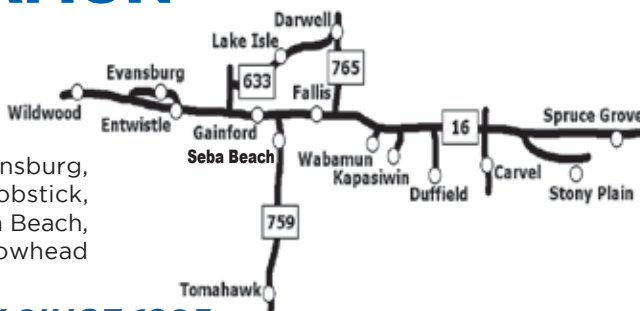

### ZONE 1 - ONOWAY CIRCULATION 8,000

Covering Highway 43 from Onoway to Whitecourt, including Highway 33 and Highway 633. We cover Alberta Beach, Barrhead, Calahoo, Cherhill, Darwell, Geneviev, Gunn, Lac Ste. Anne County, Lake Isle, Mayerthorpe, Morinville, Onoway, Rich Valley, Rochfort Bridge, Sangudo, Spruce Grove, Stony Plain and Whitecourt.

### ZONE 2 - WABAMUN CIRCULATION 8,000

Covering Highway 16 from Carvel to Wildwood, including Highway 633 and Highway 759. We cover Carvel, Darwell, Drayton Valley, Duffield, Entwistle, Evansburg, Fallis, Gainford, Keephills, Lake Isle, Lobstick, Magnolia, Parkland County, Pembina, Seba Beach, Tomahawk, Wabamun, Wildwood, Yellowhead County, Spruce Grove and Stony Plain.

### ZONE 3 - CALMAR CIRCULATION 4,000

Covering Highway 39 from Calmar to Breton, including Highway 616 and Highway 22. We cover Alsike, Brazeau County, Breton, Buck Creek, Calmar, Carnwood, Devon, Drayton Valley, Leduc, Leduc County, Lindale, Mulhurst, Nisku, Sunnybrook, Thorsby and Warburg.