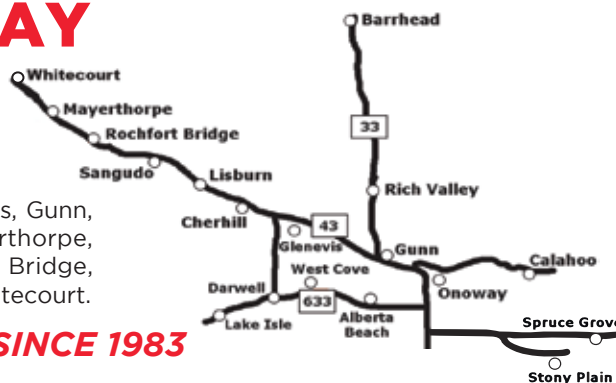

### ZONE 1 - ONOWAY CIRCULATION 8,000

Covering Highway 43 from Onoway to Whitecourt, including Highway 33 and Highway 633. We cover Alberta Beach, Barrhead, Calahoo, Cherhill, Darwell, Geneviev, Gunn, Lac Ste. Anne County, Lake Isle, Mayerthorpe, Morinville, Onoway, Rich Valley, Rochfort Bridge, Sangudo, Spruce Grove, Stony Plain and Whitecourt.

### ZONE 2 - WABAMUN CIRCULATION 8,000

Covering Highway 16 from Carvel to Wildwood, including Highway 633 and Highway 759. We cover Carvel, Darwell, Drayton Valley, Duffield, Entwistle, Evansburg, Fallis, Gainford, Keephills, Lake Isle, Lobstick, Magnolia, Parkland County, Pembina, Seba Beach, Tomahawk, Wabamun, Wildwood, Yellowhead County, Spruce Grove and Stony Plain.

### ZONE 3 - CALMAR CIRCULATION 4,000

Covering Highway 39 from Calmar to Breton, including Highway 616 and Highway 22. We cover Alsike, Brazeau County, Breton, Buck Creek, Calmar, Carnwood, Devon, Drayton Valley, Leduc, Leduc County, Lindale, Mulhurst, Nisku, Sunnybrook, Thorsby and Warburg.